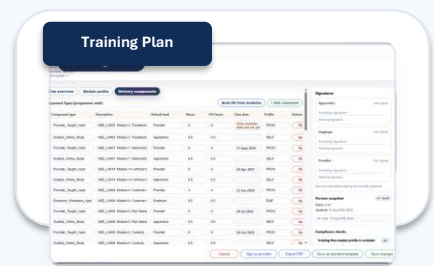

Product snapshots

Ready to make delivery feel connected?

AI Genius Solutions | Genius pDNA

Book a demo