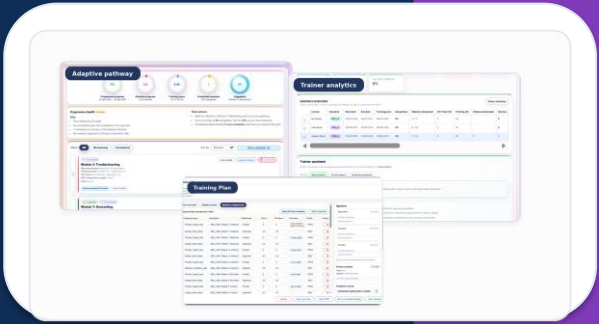

Genius pDNA

Apprenticeship delivery,
powered by AI

Personalised pathways. Clearer progress. Stronger compliance.

LEARNER PATHWAYS

GENIE AI

COMPLIANCE READY

The challenge

Delivery is often split across spreadsheets, evidence folders, ILR tools, review forms and compliance records.

The answer

Genius pDNA connects the learner record and turns pathway, evidence, OTJ, ILR and compliance data into practical next actions.

What Genius pDNA brings together

Adaptive pathways

Generate personalised module sequences from standards, profiles and readiness.

KSB evidence & OTJ

Track evidence, marking, classroom hours and accepted manual OTJ in one view.

Training Plan automation

Template once, auto-fill modules, snapshot versions and capture signatures.

ILR & compliance