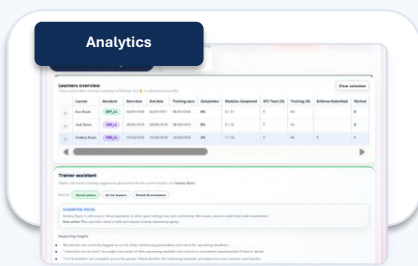

Product snapshots

Ready to make delivery feel connected?

AI Genius Solutions | Genius pDNA

Book a demo